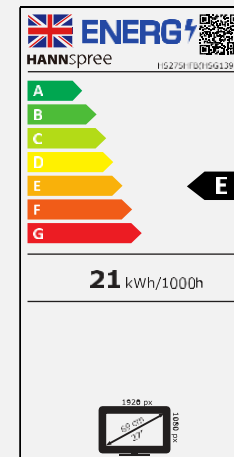

Display Size	68,6cm / 27" Diagonal
Panel Type	TFT – LED Backlight VA Type Panel (*)
Aspect Ratio	16:9
Resolution (H x V)	1920 x 1080 Full HD
Brightness	250cd/m²
Contrast (Typ.)	3.000:1 (Typical)
Contrast (Active)	8.000.000:1 (Active)
Viewing Angle L/R; U/D	178° H – 178° V (CR >10)
Response Time	5 msec
Pixel Pitch	0,31125 (H) x 0,31125 (V) mm
Panel Surface	Anti-Glare, Hard Coating 3H
Display Colors	16.7M Colors
Horizontal Frequency	30 ~ 83 kHz
Vertical Frequency	50 ~ 75 Hz
Max Display Frequency	1920 x 1080 @ 60Hz
Input 1	D-Sub (VGA)
Input 2	HDMI 1.4
Buil-in Speakers	Yes, 2W x 2; Earphone Jack NOTE: with VGA connection, you cannot enable the monitor speakers
Power Consumption	On: 20,8W; Stand-by: 0,4W; Off: 0,2W
AC Power Range	External PSU DC: 12V – 2,5A Input: AC 100 ~ 240 Volt; 50 ~ 60 Hz
Product Dimensions	610,2 x 171,1 x 444,6 mm (W x D x H)
Packing Dimensions	682 x 126 x 513 mm (W x D x H)
Net / Gross Weight	4 Kg / 5,81 Kg
Bezel & Color Plan	Arm / Base / Decorative Strip: Titanium Gray Rear Cover: Black texture

VESA Mounting	N/A
Monitor Stand	Normal Stand
Tilt / Kensington Lock	-5° ~ 15° / Yes
Pivot / Swivel	- / -
Controls	Menu, (+), (-), AUTO, Power
Color	Warm, Natural, Cool, User Mode
Preset Mode	PC, Movie, Game, ECO Modes
On Screen Display	16 OSD Languages
Accessory	Power Adaptor with cable (1,5m); HDMI Cable (1,5m); Warranty Card; Quick Start Guide
Other Features	Low Blue Light Mode / Flicker Free

Supplier's Name	HANNspree
Model Name	HS275HFB
Energy efficiency class for standard Dynamic Range (SDR)	E
Annual Energy Power Consumption (kWh/1000h)	21 kWh/1000h
On mode power demand for Standard Dynamic Range (SDR)	20,8 W
Off mode power demand (W)	0,2 W
Standby mode power demand (W)	0,4 W
Screen Diagonal (cm / inches)	68,6cm / 27"
Resolution	1920 x 1080

PART. NO.:
HS 275 HFB

4 711404 022883 >