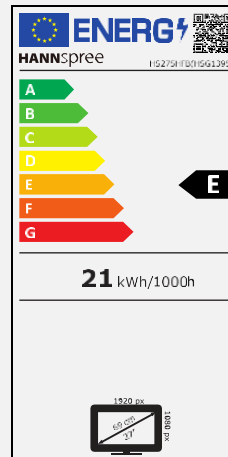

Display Size	68,6cm / 27" Diagonal
Panel Type	TFT – LED Backlight VA Type Panel (*)
Aspect Ratio	16:9
Resolution (H x V)	1920 x 1080 Full HD
Brightness	250cd/m²
Contrast (Typ.)	3.000:1 (Typical)
Contrast (Active)	8.000.000:1 (Active)
Viewing Angle L/R; U/D	178° H – 178° V (CR >10)
Response Time	5 msec
Pixel Pitch	0,31125 (H) x 0,31125 (V) mm
Panel Surface	Anti-Glare, Hard Coating 3H
Display Colors	16.7M Colors
Horizontal Frequency	30 ~ 83 kHz
Vertical Frequency	50 ~ 75 Hz
Max Display Frequency	1920 x 1080 @ 60Hz
Input 1	D-Sub (VGA)
Input 2	HDMI 1.4
Buil-in Speakers	Yes, 2W x 2; Earphone Jack NOTE: with VGA connection, you cannot enable the monitor speakers
Power Consumption	On: 20,8W; Stand-by: 0,4W; Off: 0,2W
AC Power Range	External PSU DC: 12V – 2,5A Input: AC 100 ~ 240 Volt; 50 ~ 60 Hz
Product Dimensions	610,2 x 171,1 x 444,6 mm (W x D x H)
Packing Dimensions	682 x 126 x 513 mm (W x D x H)
Net / Gross Weight	4 Kg / 5,81 Kg
Bezel & Color Plan	Arm / Base / Decorative Strip: Titanium Gray Rear Cover: Black texture

VESA Mounting	N/A
Monitor Stand	Normal Stand
Tilt / Kensington Lock	-5° ~ 15° / Yes
Pivot / Swivel	- / -
Controls	Menu, (+), (-), AUTO, Power
Color	Warm, Natural, Cool, User Mode
Preset Mode	PC, Movie, Game, ECO Modes
On Screen Display	16 OSD Languages
Accessory	Power Adaptor with cable (1,5m); HDMI Cable (1,5m); Warranty Card; Quick Start Guide
Other Features	Low Blue Light Mode / Flicker Free

Supplier's Name	HANNspree
Model Name	HS275HFB
Energy efficiency class for standard Dynamic Range (SDR)	E
Annual Energy Power Consumption (kWh/1000h)	21 kWh/1000h
On mode power demand for Standard Dynamic Range (SDR)	20,8 W
Off mode power demand (W)	0,2 W
Standby mode power demand (W)	0,4 W
Screen Diagonal (cm / inches)	68,6cm / 27"
Resolution	1920 x 1080

PART. NO.:
HS 275 HFB

4 711404 022883 >